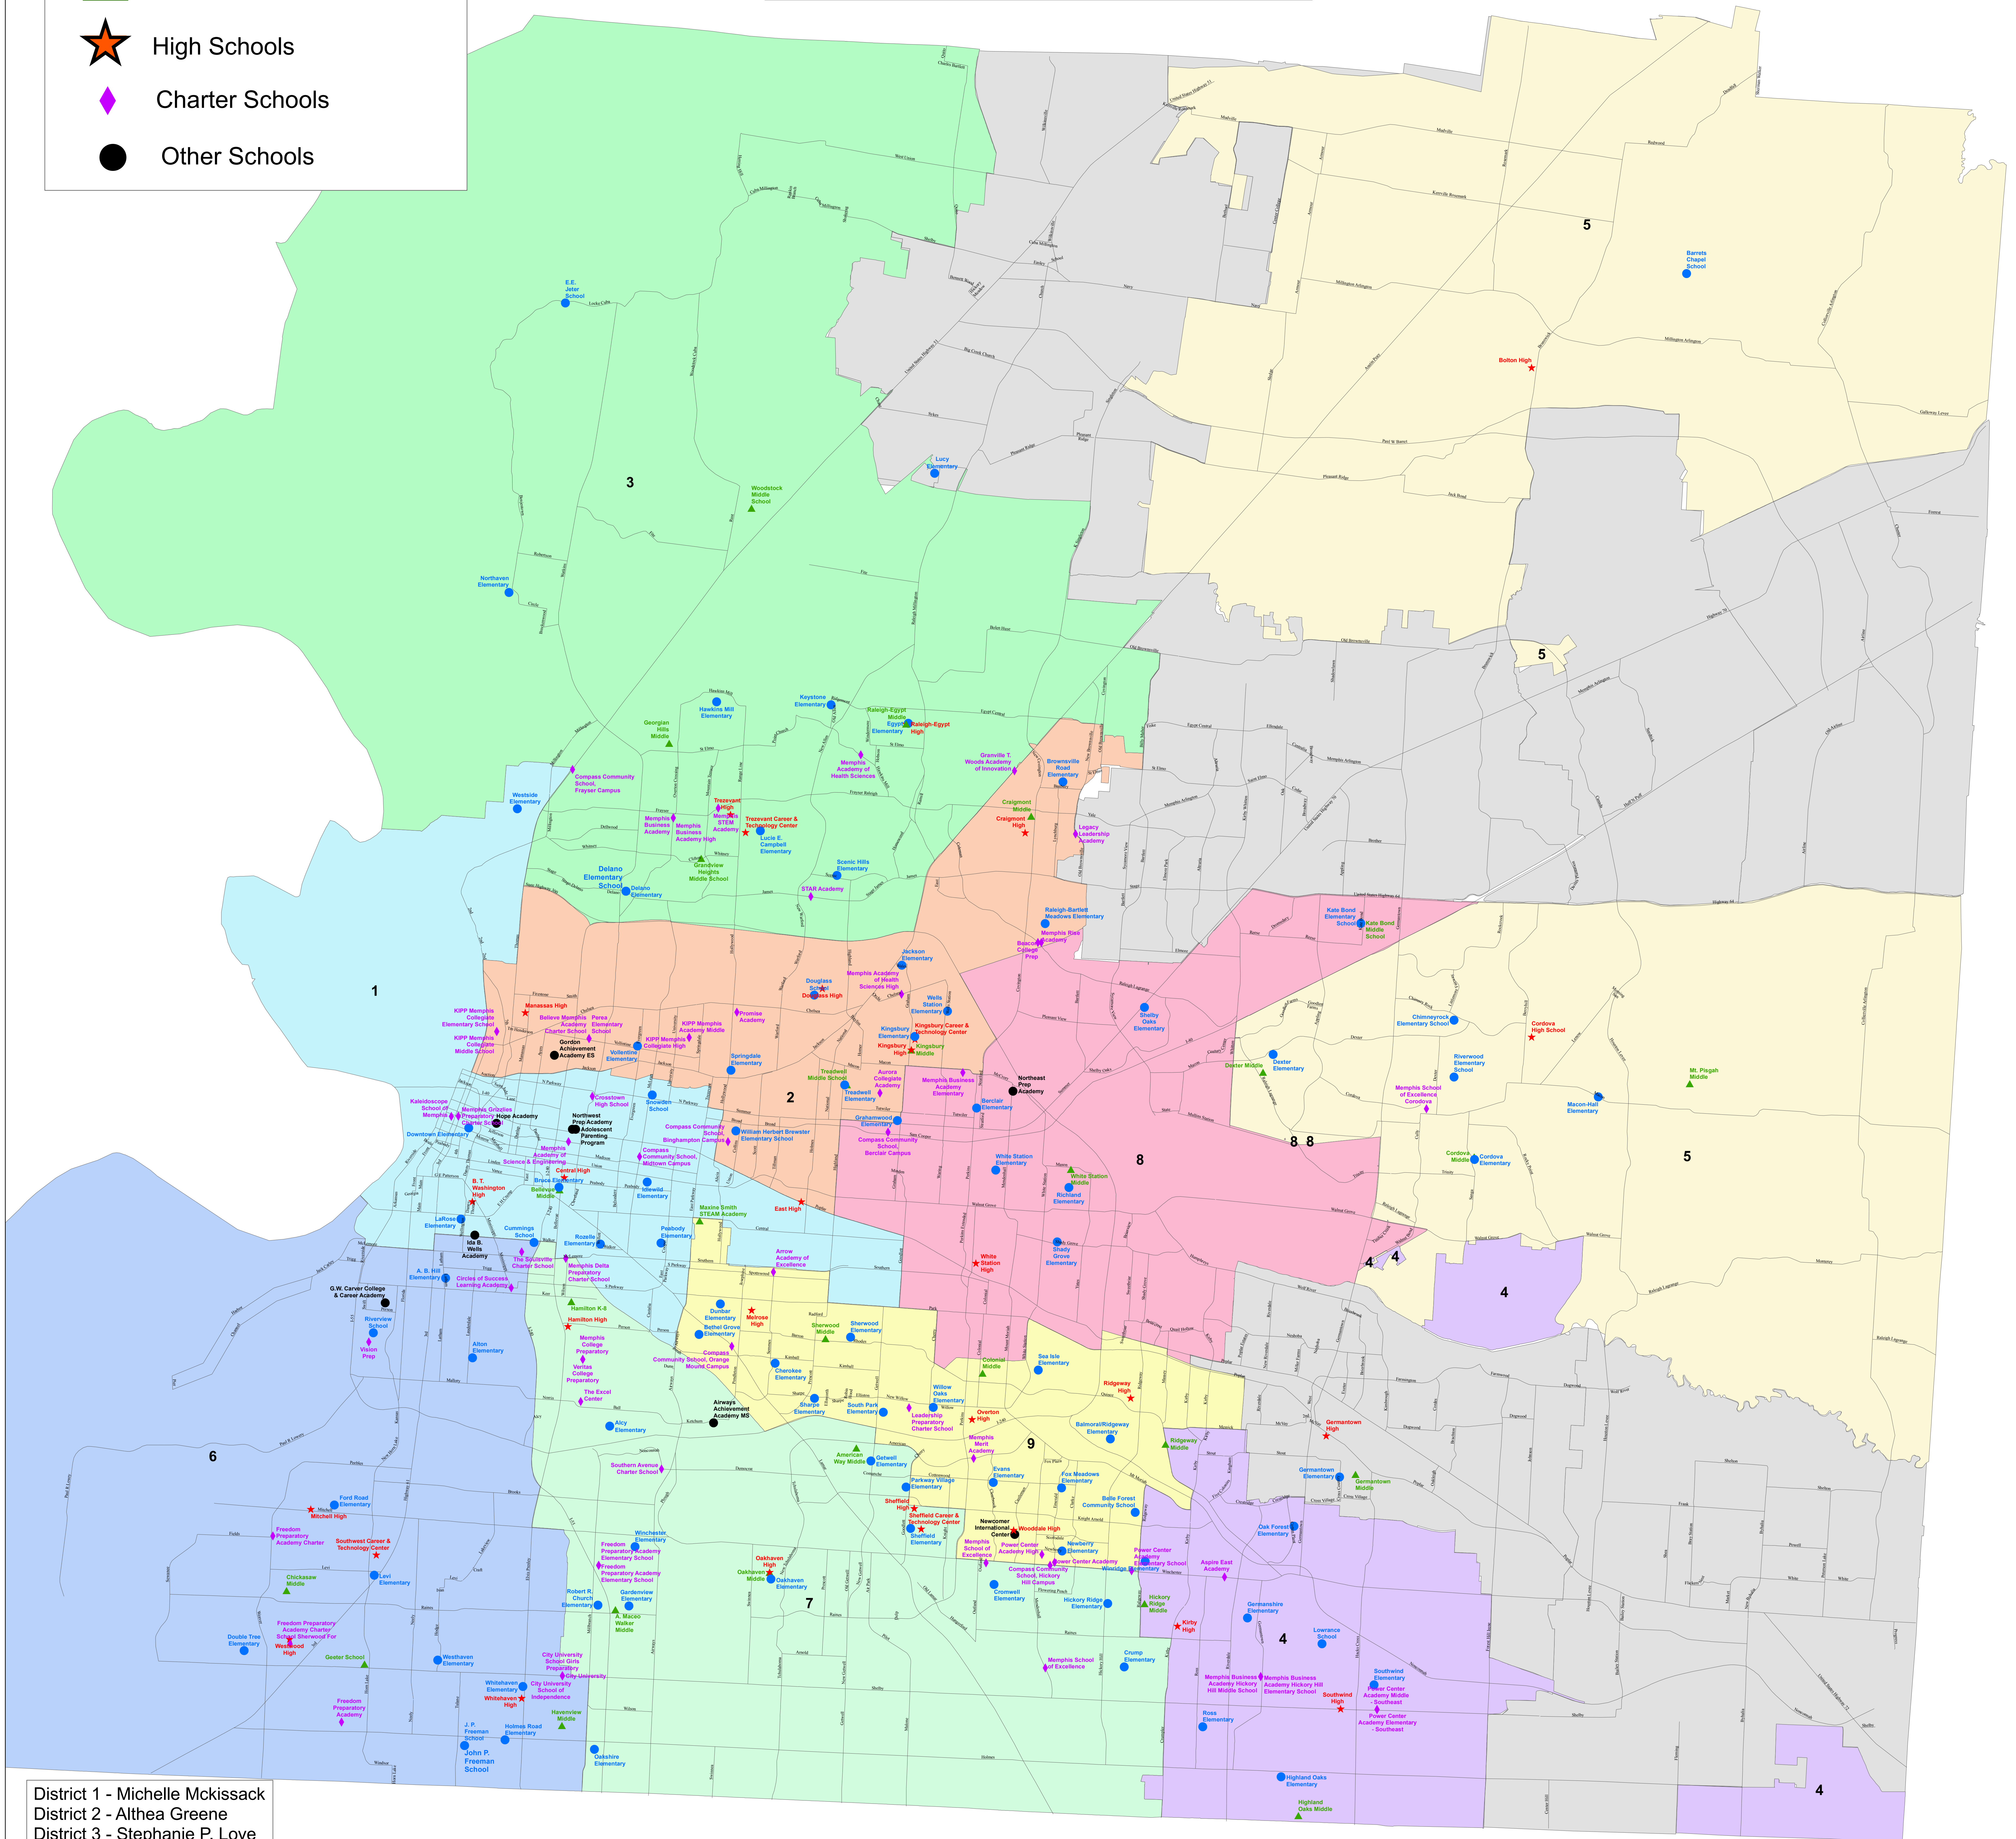

# School Location Map Shelby County Schools (2020-2021)

- Elementary Schools
- ▲ Middle Schools
- ★ High Schools
- ◆ Charter Schools
- Other Schools

- District 1 - Michelle Mckissack
- District 2 - Althea Greene
- District 3 - Stephanie P. Love
- District 4 - Kevin Woods
- District 5 - Scott McCormick
- District 6 - Shante K. Avant
- District 7 - Miska Clay-Bibbs
- District 8 - William "Billy" Orgel
- District 9 - Joyce Coleman