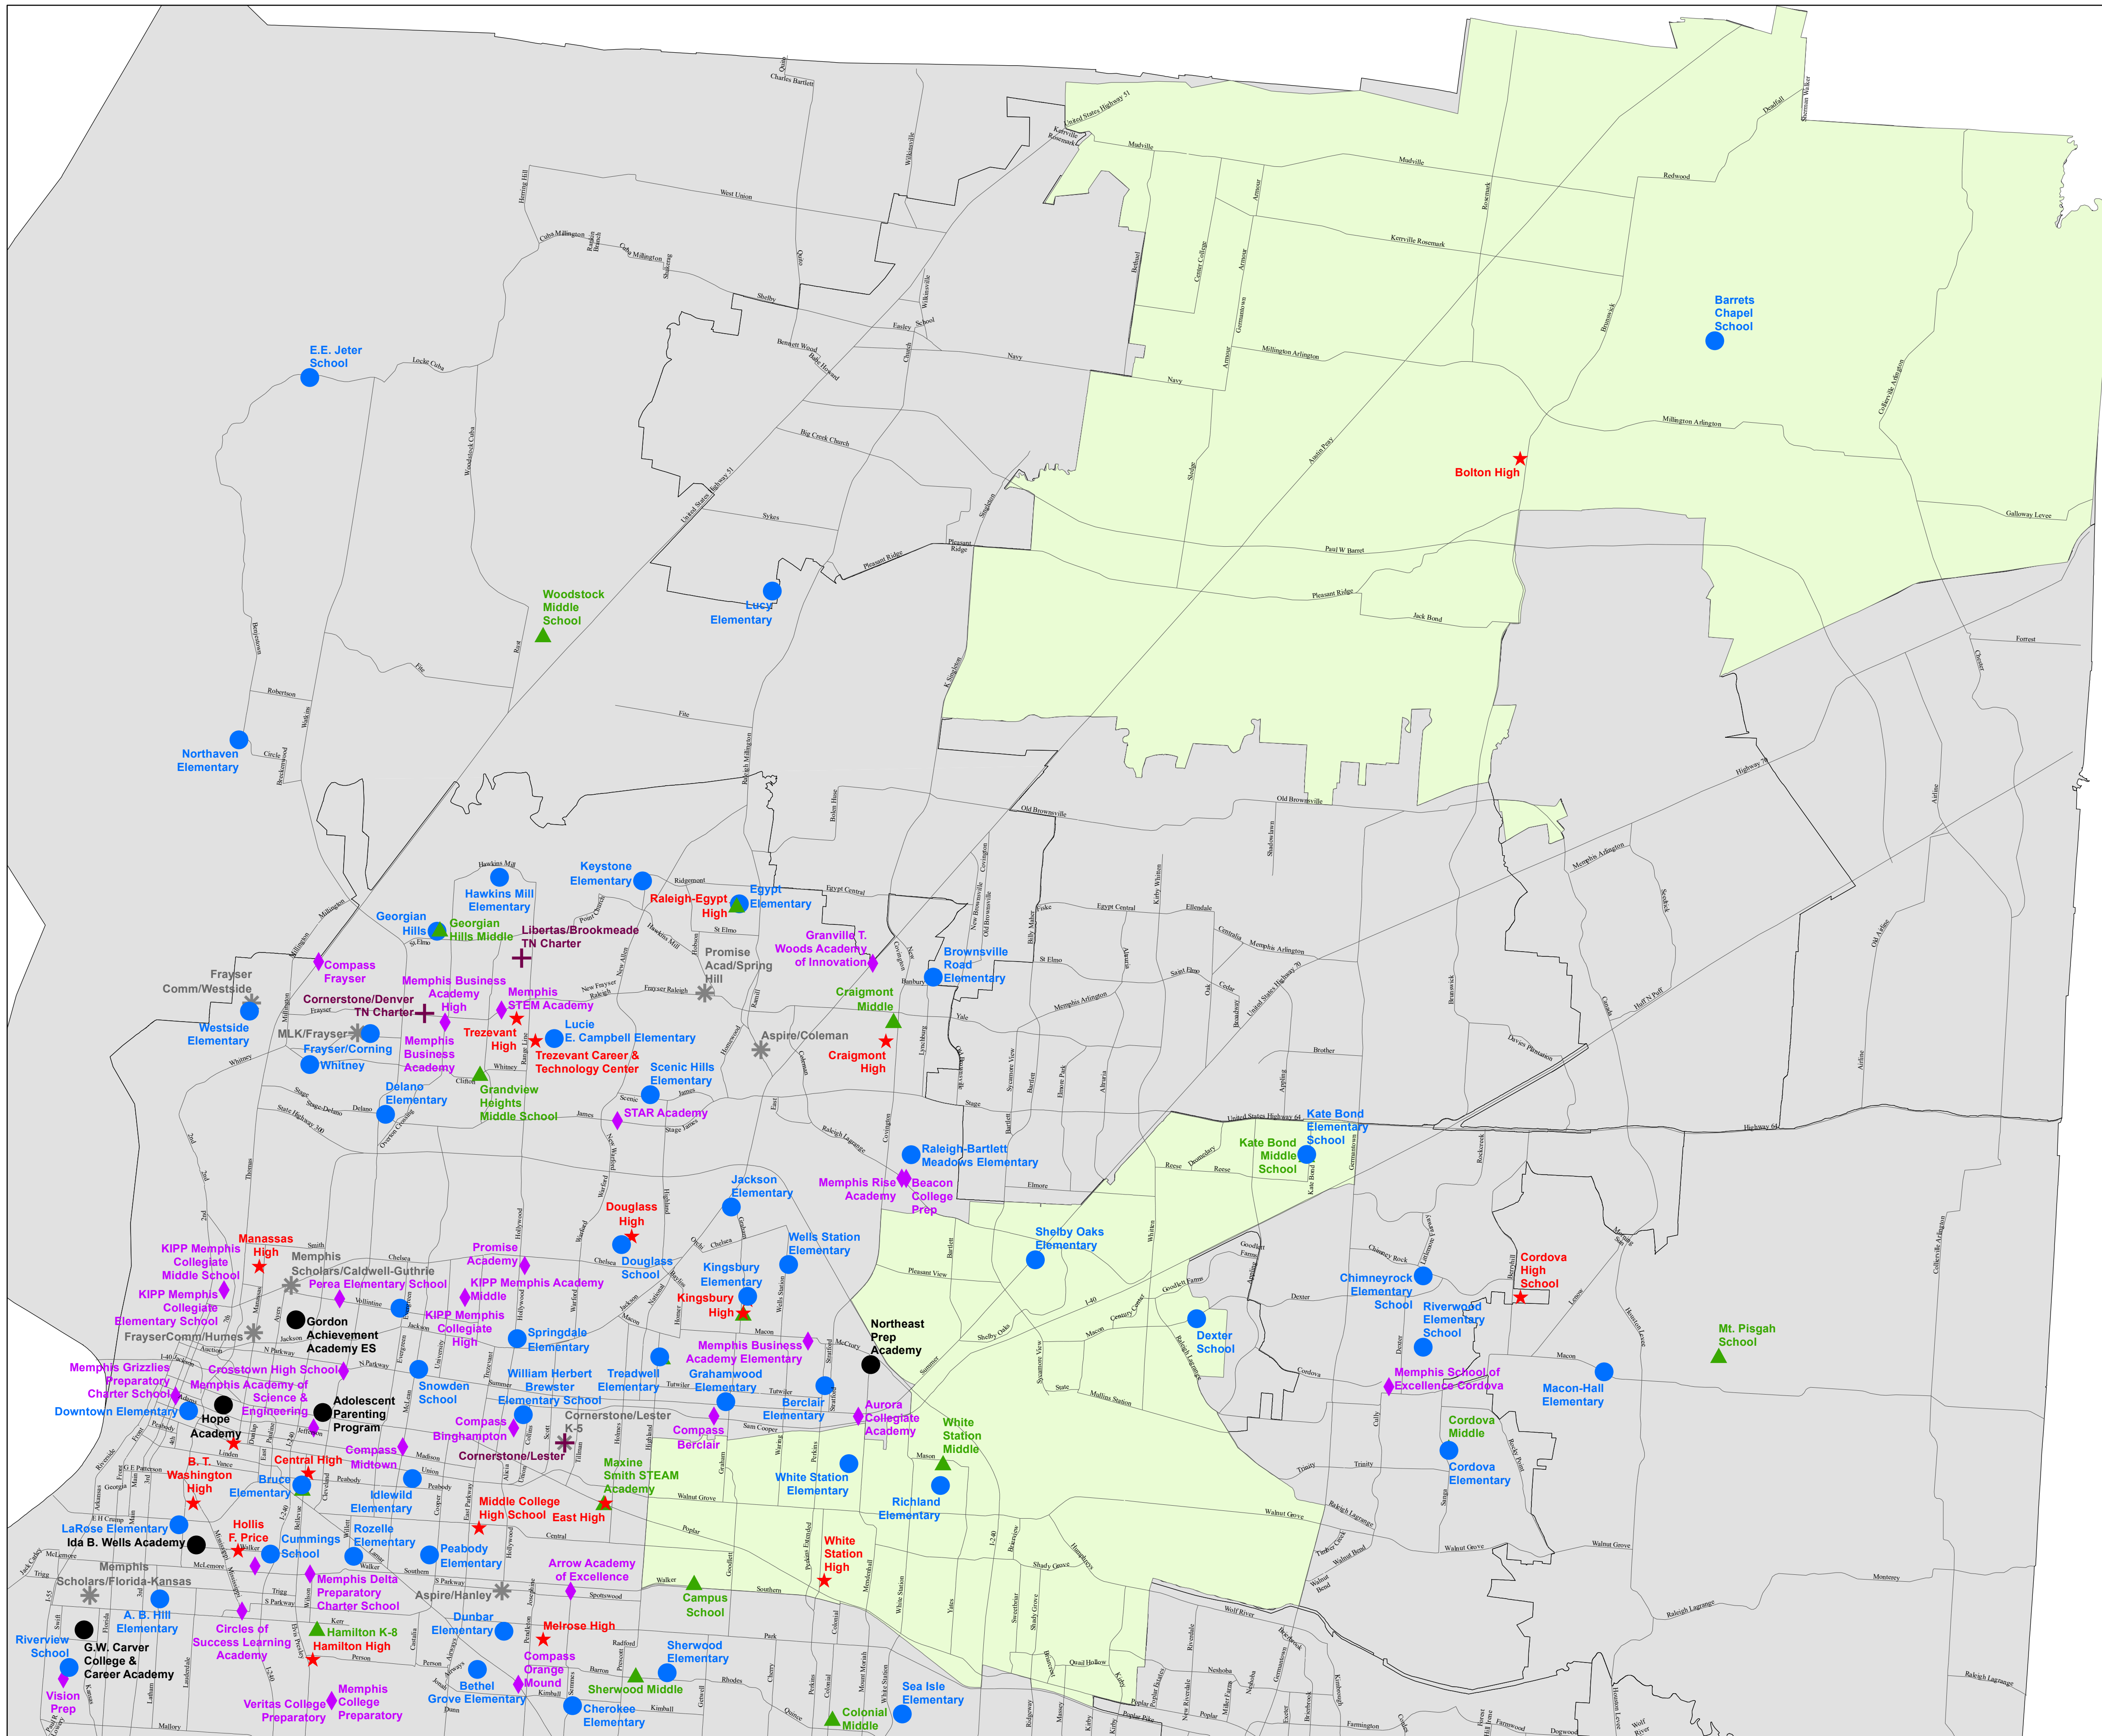

School Location Map
 Memphis-Shelby County Schools (2022-2023)
 Board District 8

- Elementary Schools
- ▲ Middle Schools
- ★ High Schools
- ◆ Charter Schools
- Other Schools
- * ASD Schools
- ⊕ TN-Charter